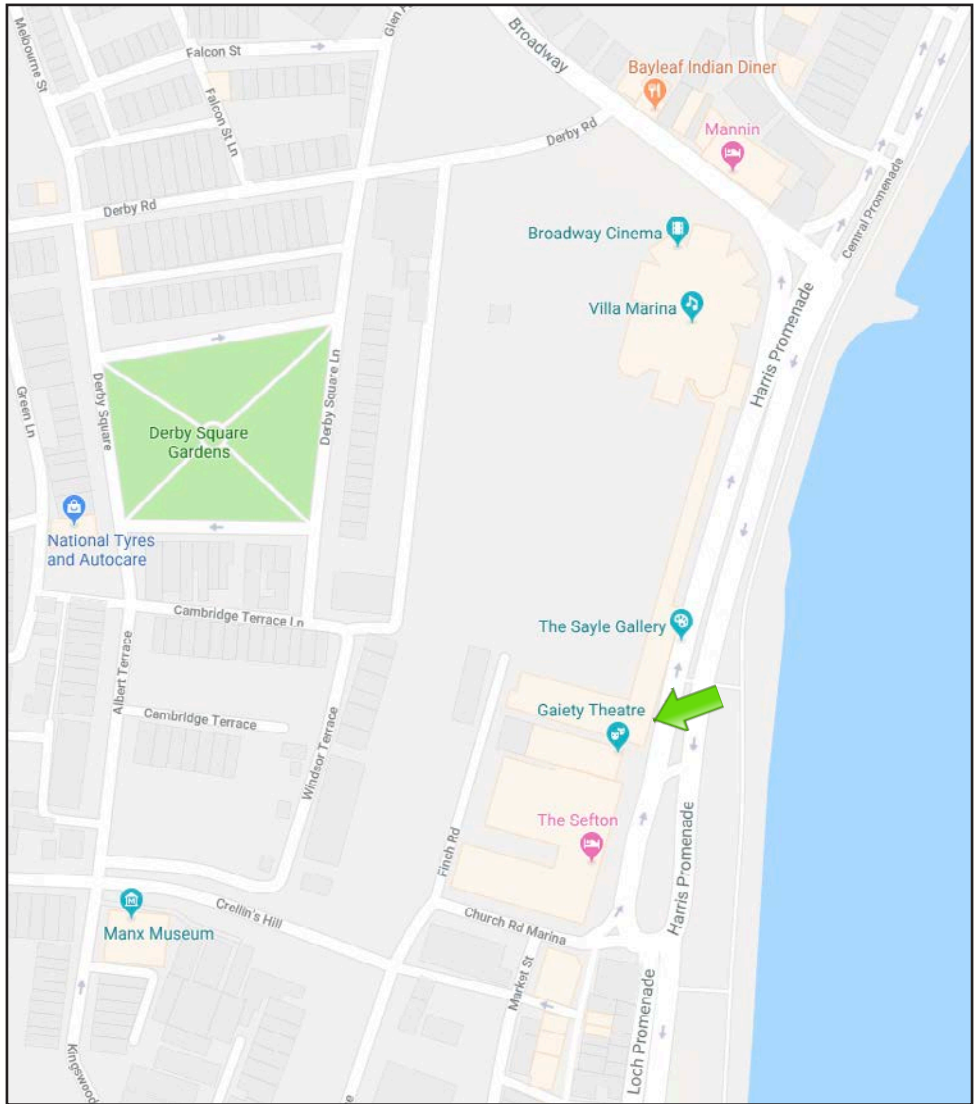

LOCATION

Villa Marina Arcade, Harris Promenade, Douglas, IM1 2HJ

---

www.parkerandsnellcompany.com